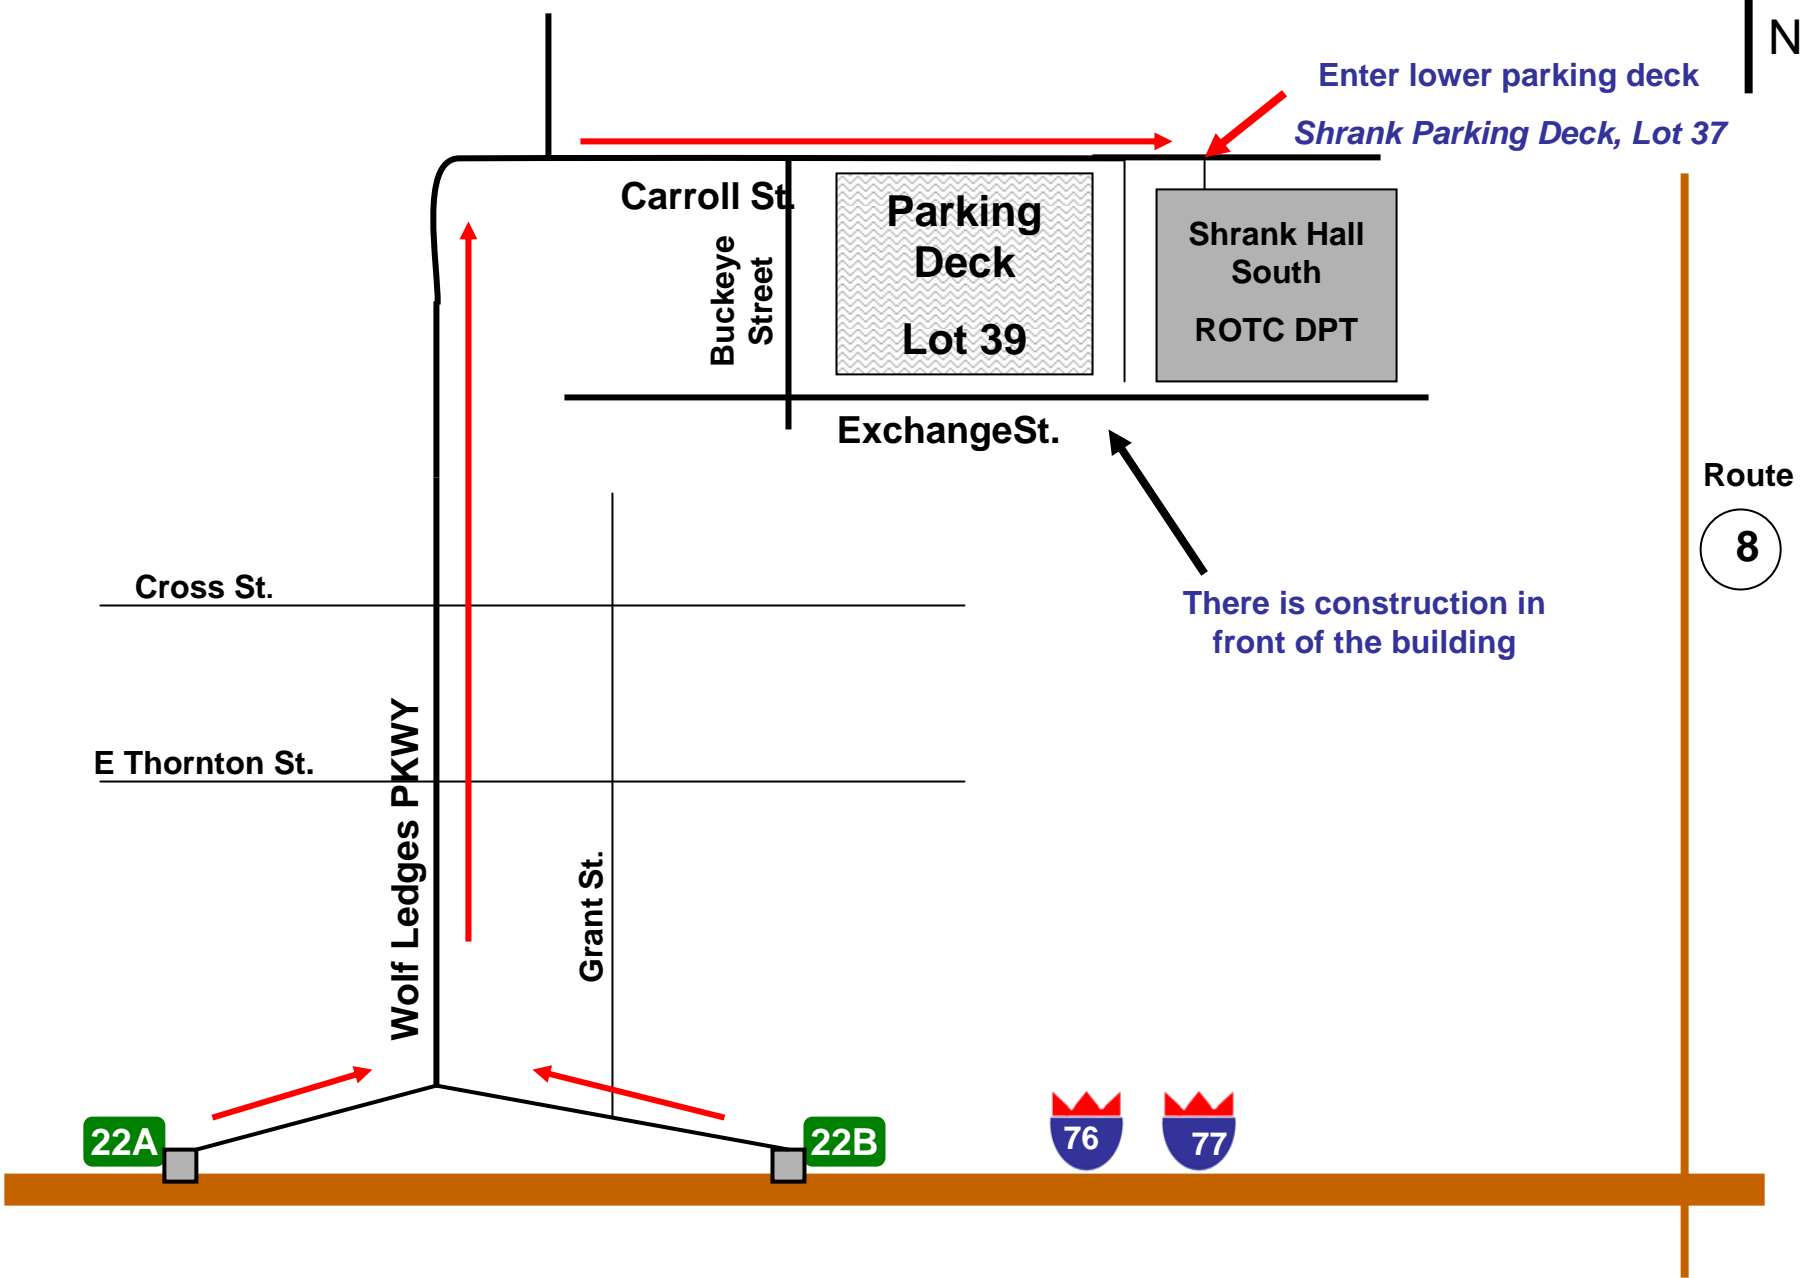

Strip Map From I-77, I-76 – University of Akron ROTC

Enter lower parking deck
Shrank Parking Deck, Lot 37

Parking Deck
Lot 39

Shrank Hall
South
ROTC DPT

Exchange St.

There is construction in
front of the building

Route
8

not to scale